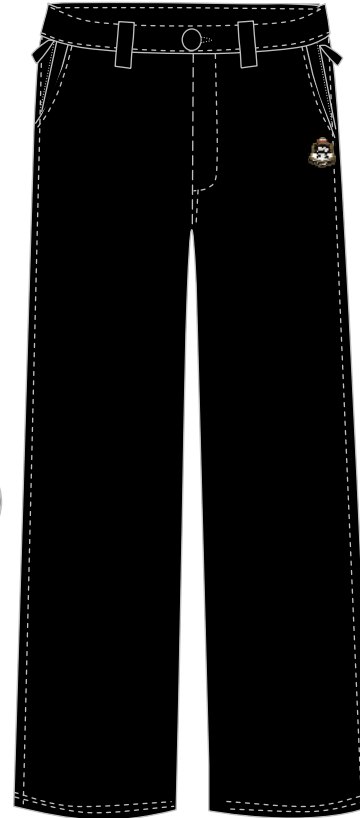

Maitland High School

ALINTA[®]
AUSTRALIA

ALINTA APPAREL PTY LTD
5/8 Stockyard Place West Gosford NSW 2250
P: (02) 4321 0433 E: info@alinta.com

www.alintaapparel.com.au

Maitland High School
7 – 10 Boys Formal Uniform