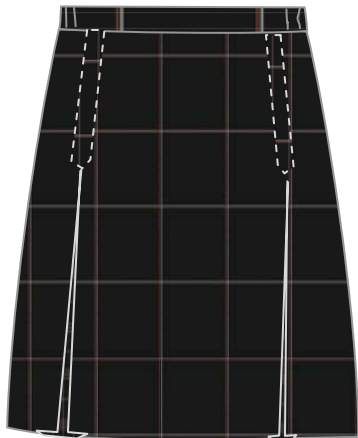

Maitland High School
7 – 10 Girls Formal Uniform

All apparel designs herein are the copyright © of Alinta Apparel, and may not be reproduced, electronically or otherwise, without the prior written consent of Alinta Apparel.

ALINTA APPAREL PTY. LTD. 5 / 8 Stockyard Place, West Gosford, NSW 2250 Australia
ABN: 70 125 486 900 p: 02 4321 0433 f: 02 4321 0411 e: www.alintaapparel.com.au