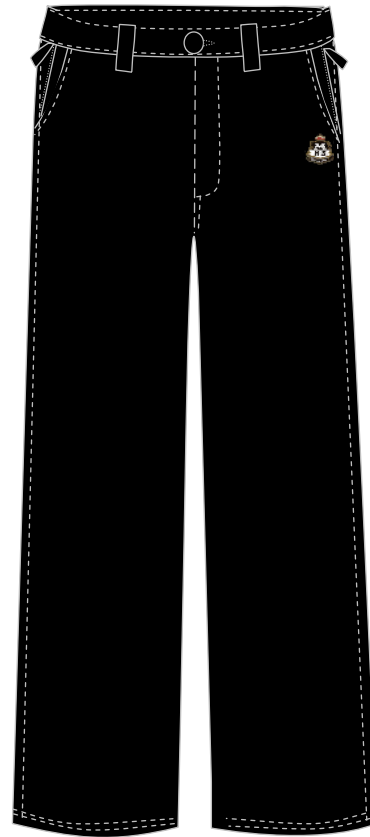

Maitland High School
11 – 12 Boys Formal Uniform

All apparel designs herein are the copyright © of Alinta Apparel, and may not be reproduced, electronically or otherwise, without the prior written consent of Alinta Apparel.

ALINTA APPAREL PTY. LTD. 5 / 8 Stockyard Place, West Gosford, NSW 2250 Australia
ABN: 70 125 486 900 p: 02 4321 0433 f: 02 4321 0411 e: www.alintaapparel.com.au